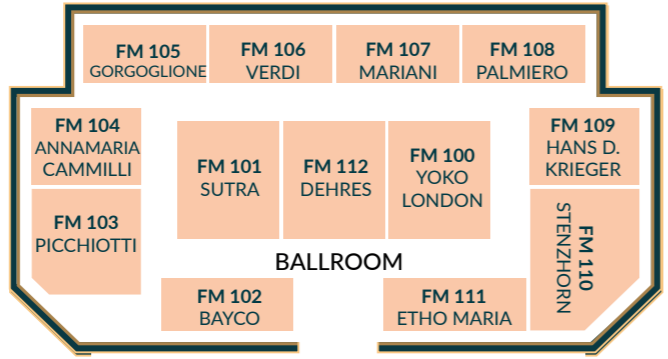

THE FAIRMONT GRAND

SECOND FLOOR

FIRST FLOOR

GROUND FLOOR

THE INTERCONTINENTAL

FAIRMONT GRAND HOTEL

Quai du Mont-Blanc 19, 1201, Genève

ANNAMARIA CAMMILLI	FM 104	First Floor	MARIANI	FM 107	First Floor
BARAKÀ	FM 303	Second Floor	PALMIERO	FM 108	First Floor
BAYCO	FM 102	First Floor	PASQUALE BRUNI	FM L1-2	Ground Floor
CARRERA Y CARRERA	FM L5	Ground Floor	PICCHIOTTI	FM 103	First Floor
CRIVELLI	FM 200	First Floor	ROBERTO COIN	FM 300	Second Floor
DEHRES	FM 112	First Floor	SCOTT WEST	FM L4	Ground Floor
DOLCE & GABBANA	FM L6	Ground Floor	SERAFINO CONSOLI	FM 302	Second Floor
ETHO MARIA	FM 111	First Floor	SICIS JEWELS	FM L3	Ground Floor
GORGOGNONE	FM 105	First Floor	STENZHORN	FM 110	First Floor
HANS D.KRIEGER	FM 109	First Floor	SUTRA	FM 101	First Floor
LEO PIZZO	FM 301	Second Floor	VERDI	FM 106	First Floor
MARCO BICEGO	FM 201	First Floor	YOKO LONDON	FM 100	First Floor

INTERCONTINENTAL HOTEL

7, Chem. du Petit-Saconnex 9, 1209 Genève

ARAKELIAN	IC 802	J'OR	IC 502
AWKN1	IC 501	LENTI 1963	IC 201
BENJAMIN FINE JEWELRY	IC 302	LE VIAN	IC 101
BUSATTI 1947	IC 203	LUÍSA ROSAS	IC 702
BUTANI	IC 402	MATTIA CIELO	IC 202
CAPOLAVORO	IC 602	MATTIOLI	IC 801
CASATO	IC 200	NIGAAM	IC 603
CHIMENTO	IC 703	PACE GROUP	IC 403
DIAMOND GROUP	IC 100	PIERO MILANO	IC 600
FABIO COLLECTION	IC 401	SMART ARTS JEWELLERY	IC 503
FERRIFIRENZE	IC 400	YOKO LONDON	IC 102
FULLORD	IC 303	ZANCAN	IC 601