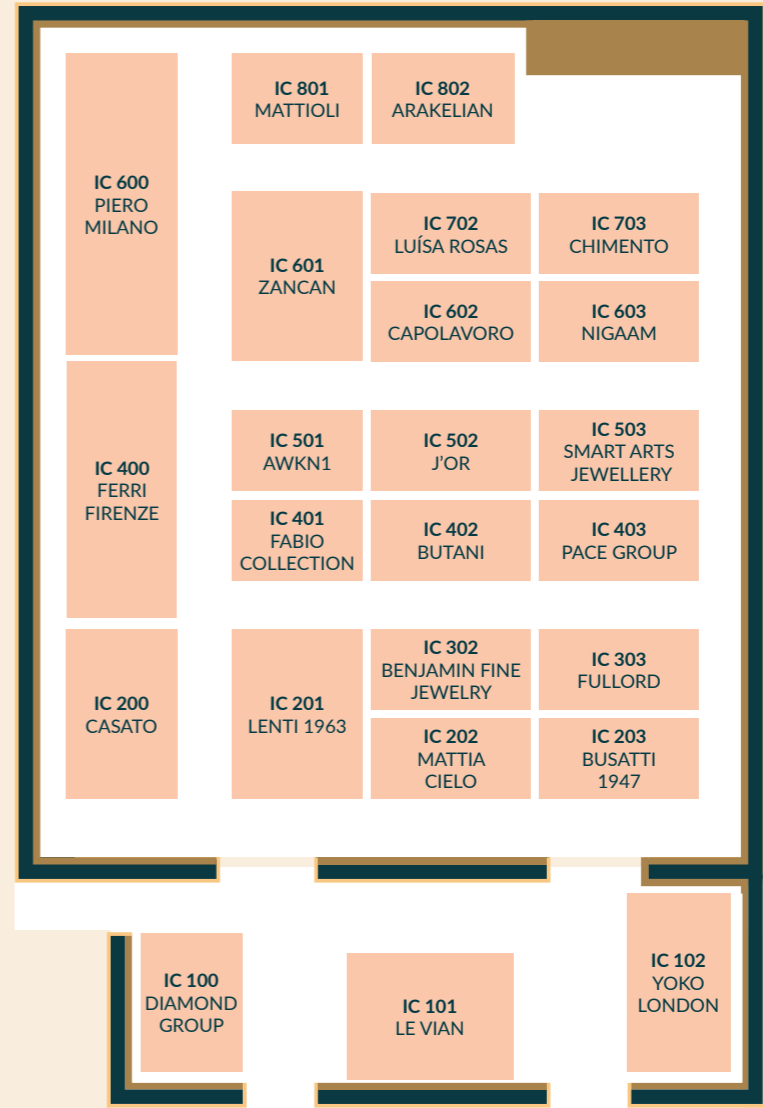

THE FAIRMONT GRAND

SECOND FLOOR

FIRST FLOOR

GROUND FLOOR

THE INTERCONTINENTAL

FAIRMONT GRAND HOTEL

Quai du Mont-Blanc 19, 1201, Genève

ANNAMARIA CAMMILLI	FM 104	First Floor	MARIANI	FM 107	First Floor
BARAKÀ	FM 303	Second Floor	PALMIERO	FM 108	First Floor
BAYCO	FM 102	First Floor	PASQUALE BRUNI	FM L1-2	Ground Floor
CARRERA Y CARRERA	FM L5	Ground Floor	PICCHIOTTI	FM 103	First Floor
CRIVELLI	FM 200	First Floor	ROBERTO COIN	FM 300	Second Floor
DEHRES	FM 112	First Floor	SCOTT WEST	FM L4	Ground Floor
DOLCE & GABBANA	FM L6	Ground Floor	SERAFINO CONSOLI	FM 302	Second Floor
ETHO MARIA	FM 111	First Floor	SICIS JEWELS	FM L3	Ground Floor
GORGOGNONE	FM 105	First Floor	STENZHORN	FM 110	First Floor
HANS D.KRIEGER	FM 109	First Floor	SUTRA	FM 101	First Floor
LEO PIZZO	FM 301	Second Floor	VERDI	FM 106	First Floor
MARCO BICEGO	FM 201	First Floor	YOKO LONDON	FM 100	First Floor

INTERCONTINENTAL HOTEL

7, Chem. du Petit-Saconnex 9, 1209 Genève

ARAKELIAN	IC 802	J'OR	IC 502
AWKN1	IC 501	LENTI 1963	IC 201
BENJAMIN FINE JEWELRY	IC 302	LE VIAN	IC 101
BUSATTI 1947	IC 203	LUÍSA ROSAS	IC 702
BUTANI	IC 402	MATTIA CIELO	IC 202
CAPOLAVORO	IC 602	MATTIOLI	IC 801
CASATO	IC 200	NIGAAM	IC 603
CHIMENTO	IC 703	PACE GROUP	IC 403
DIAMOND GROUP	IC 100	PIERO MILANO	IC 600
FABIO COLLECTION	IC 401	SMART ARTS JEWELLERY	IC 503
FERRIFIRENZE	IC 400	YOKO LONDON	IC 102
FULLORD	IC 303	ZANCAN	IC 601